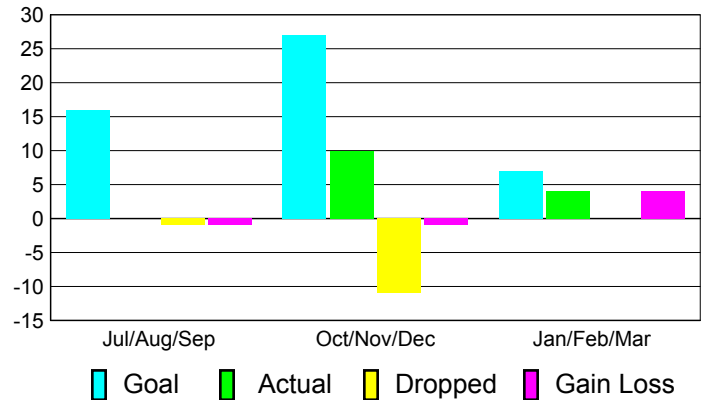

Membership Results 2010-2011

Goal, New, Dropped, Gain/Loss

Comparison of Membership Gain/Loss

Current Year Compared to the Previous Year