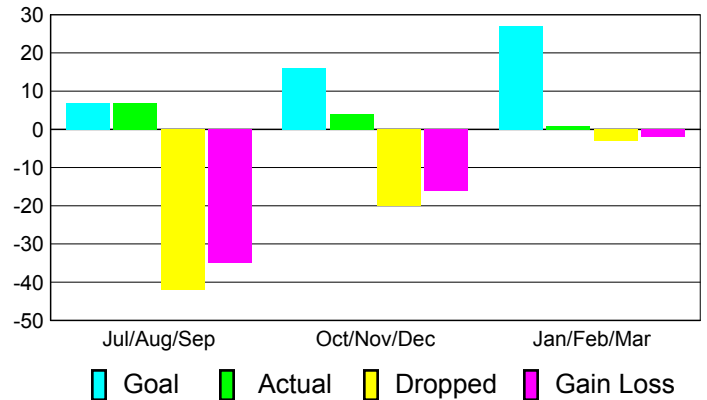

Membership Results 2010-2011

Goal, New, Dropped, Gain/Loss

Comparison of Membership Gain/Loss

Current Year Compared to the Previous Year