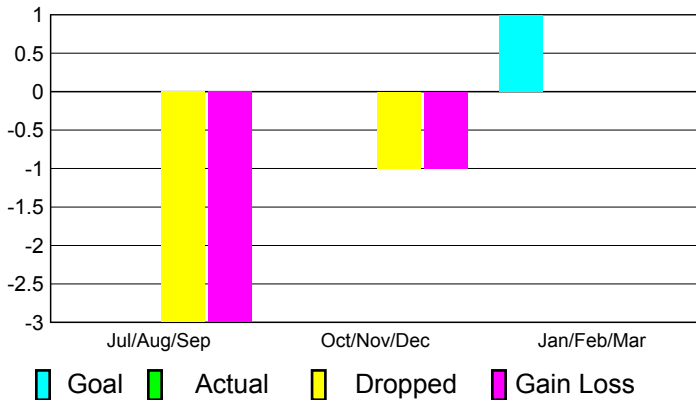

2010-2011 GMT Reports for District (or Undistricted) District N 1 PRINCE EDWARD

GMT: **TERRY GRAHAM**

Location: **PRINCE EDWARD ISLAND**

GMT CA: **2**

CLUBS

**Club Results
2010-2011**

**Clubs
2009-2010**

Month	New Club Goal	Actual New Clubs	Actual Dropped Clubs	Gain/Loss of Clubs	Gain/Loss of Clubs
Jul/Aug/Sep	0	0	-3	-3	0
Oct/Nov/Dec	0	0	-1	-1	0
Jan/Feb/Mar	1	0	0	0	0
Totals	1	0	-4	-4	0

Club Results 2010-2011

Goal, New, Dropped, Gain/Loss

Comparison of Club Gain/Loss

Current Year Compared to the Previous Year

YTD Status Quo Clubs 2010-2011

Status Quo Clubs Compared to Status Quo Members

MEMBERSHIP

**Clubs
2009-2010**

Month	New Club Goal	Actual New Clubs	Actual Dropped Clubs	Gain/Loss of Clubs	Gain/Loss of Clubs
Jul/Aug/Sep	0	0	0	0	0
Oct/Nov/Dec	0	0	-1	-1	0
Jan/Feb/Mar	0	0	-1	-1	0
Totals	0	0	-2	-2	0