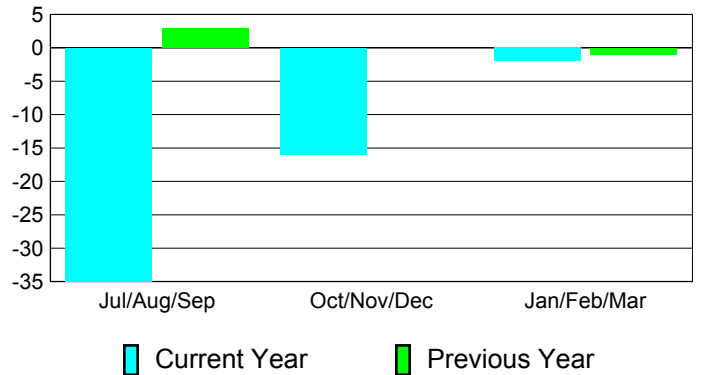

**Membership Results
2010-2011**

**Membership
2009-2010**

Month	Net Memb Goal	Actual New Memb	Actual Dropped Memb	Gain/Loss of Memb	Gain/Loss of Memb
Jul/Aug/Sep	7	7	-42	-35	3
Oct/Nov/Dec	16	4	-20	-16	0
Jan/Feb/Mar	27	1	-3	-2	-1
Totals	50	12	-65	-53	2

Membership Results 2010-2011

Goal, New, Dropped, Gain/Loss

Comparison of Membership Gain/Loss

Current Year Compared to the Previous Year

Gender Comparison 2010-2011

Jul/Aug/Sep

Oct/Nov/Dec

Jan/Feb/Mar