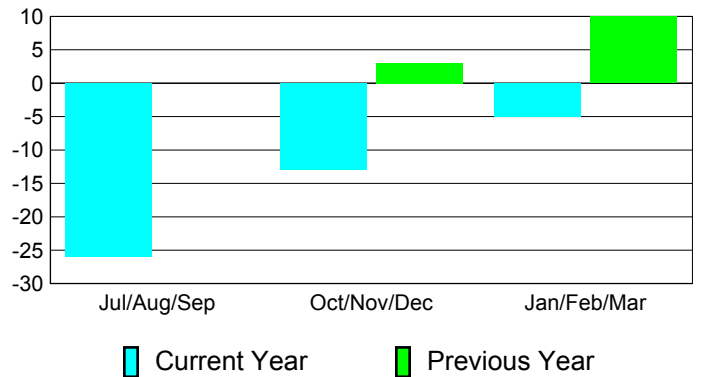

Club Results 2010-2011

Goal, New, Dropped, Gain/Loss

Comparison of Club Gain/Loss

Current Year Compared to the Previous Year

YTD Status Quo Clubs 2010-2011

Status Quo Clubs Compared to Status Quo Members

MEMBERSHIP

**Membership Results
2010-2011**

**Membership
2009-2010**

Month	Net Memb Goal	Actual New Memb	Actual Dropped Memb	Gain/Loss of Memb	Gain/Loss of Memb
Jul/Aug/Sep	7	12	-38	-26	0
Oct/Nov/Dec	7	24	-37	-13	3
Jan/Feb/Mar	16	33	-38	-5	10
Totals	30	69	-113	-44	13

Membership Results 2010-2011

Goal, New, Dropped, Gain/Loss

Comparison of Membership Gain/Loss

Current Year Compared to the Previous Year

Gender Comparison 2010-2011

Jul/Aug/Sep

Oct/Nov/Dec

Jan/Feb/Mar