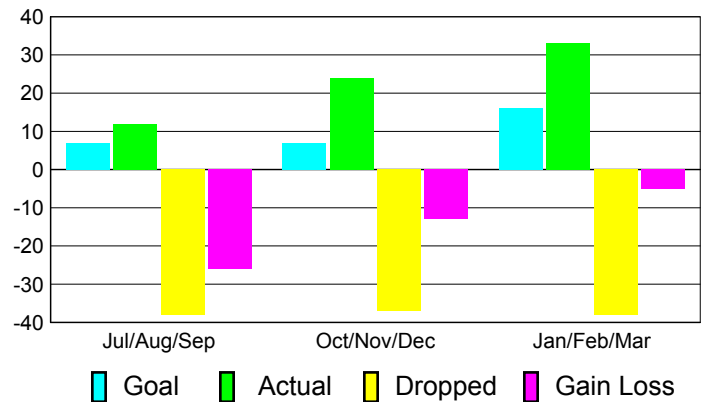

Membership Results 2010-2011

Goal, New, Dropped, Gain/Loss

Comparison of Membership Gain/Loss

Current Year Compared to the Previous Year